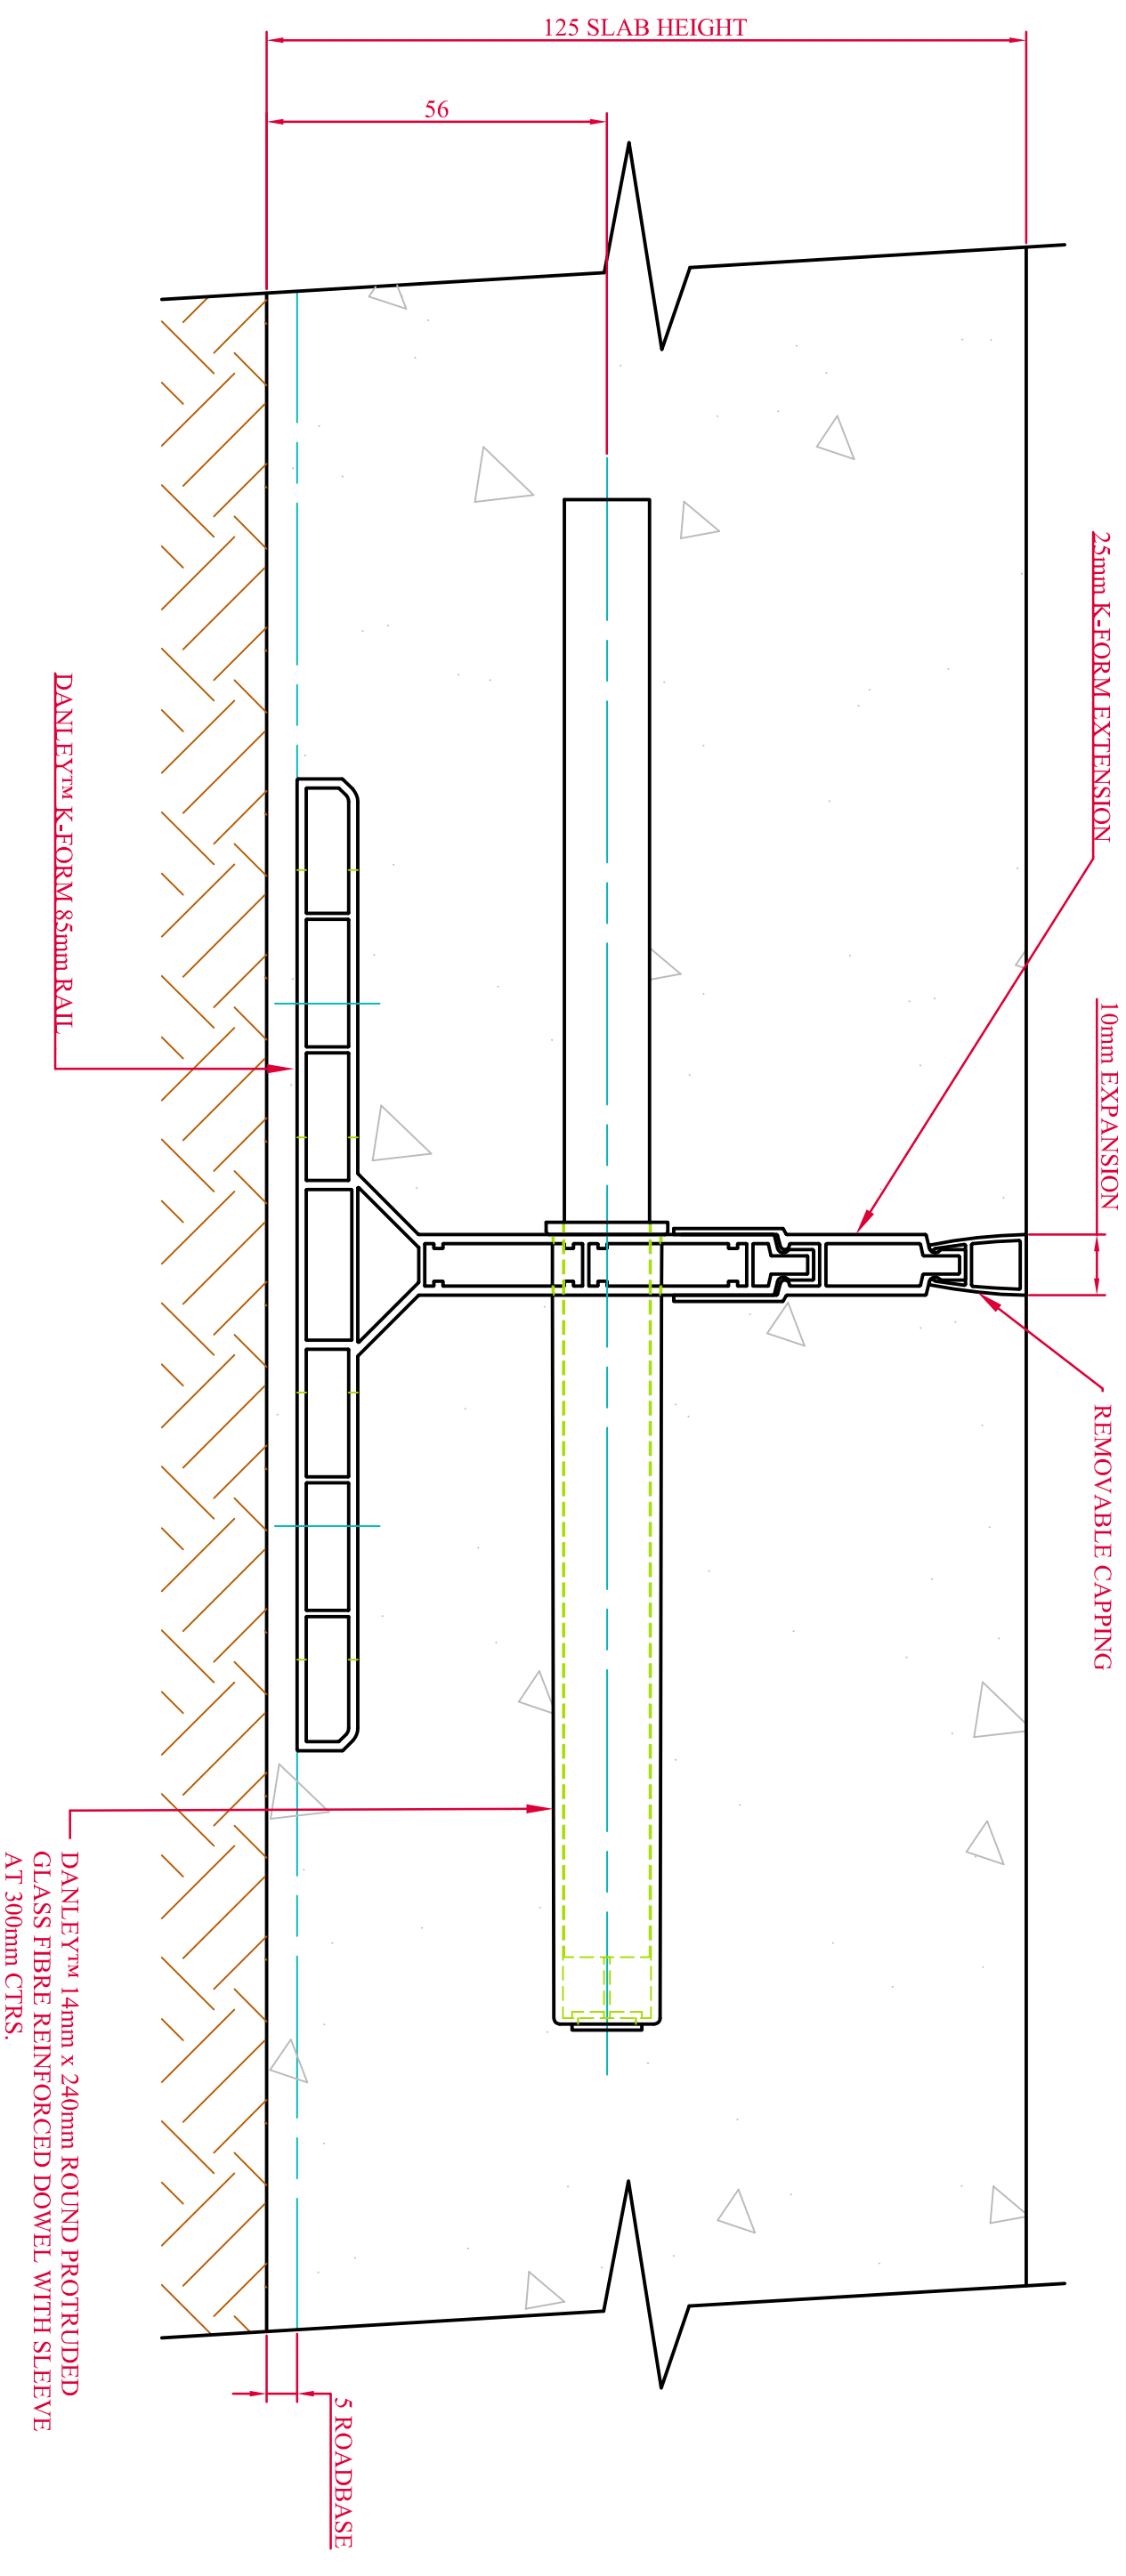

DANLEY™ K-FORM INSITU SECTIONAL VIEW

DANLEY™ K-FORM CONTRACTION/EXPANSION JOINT DETAIL
(KFJ AS NOTED ON DRAWING)

DANLEY™ K-FORM - 125mm SLAB
SECTION

SHEET 1