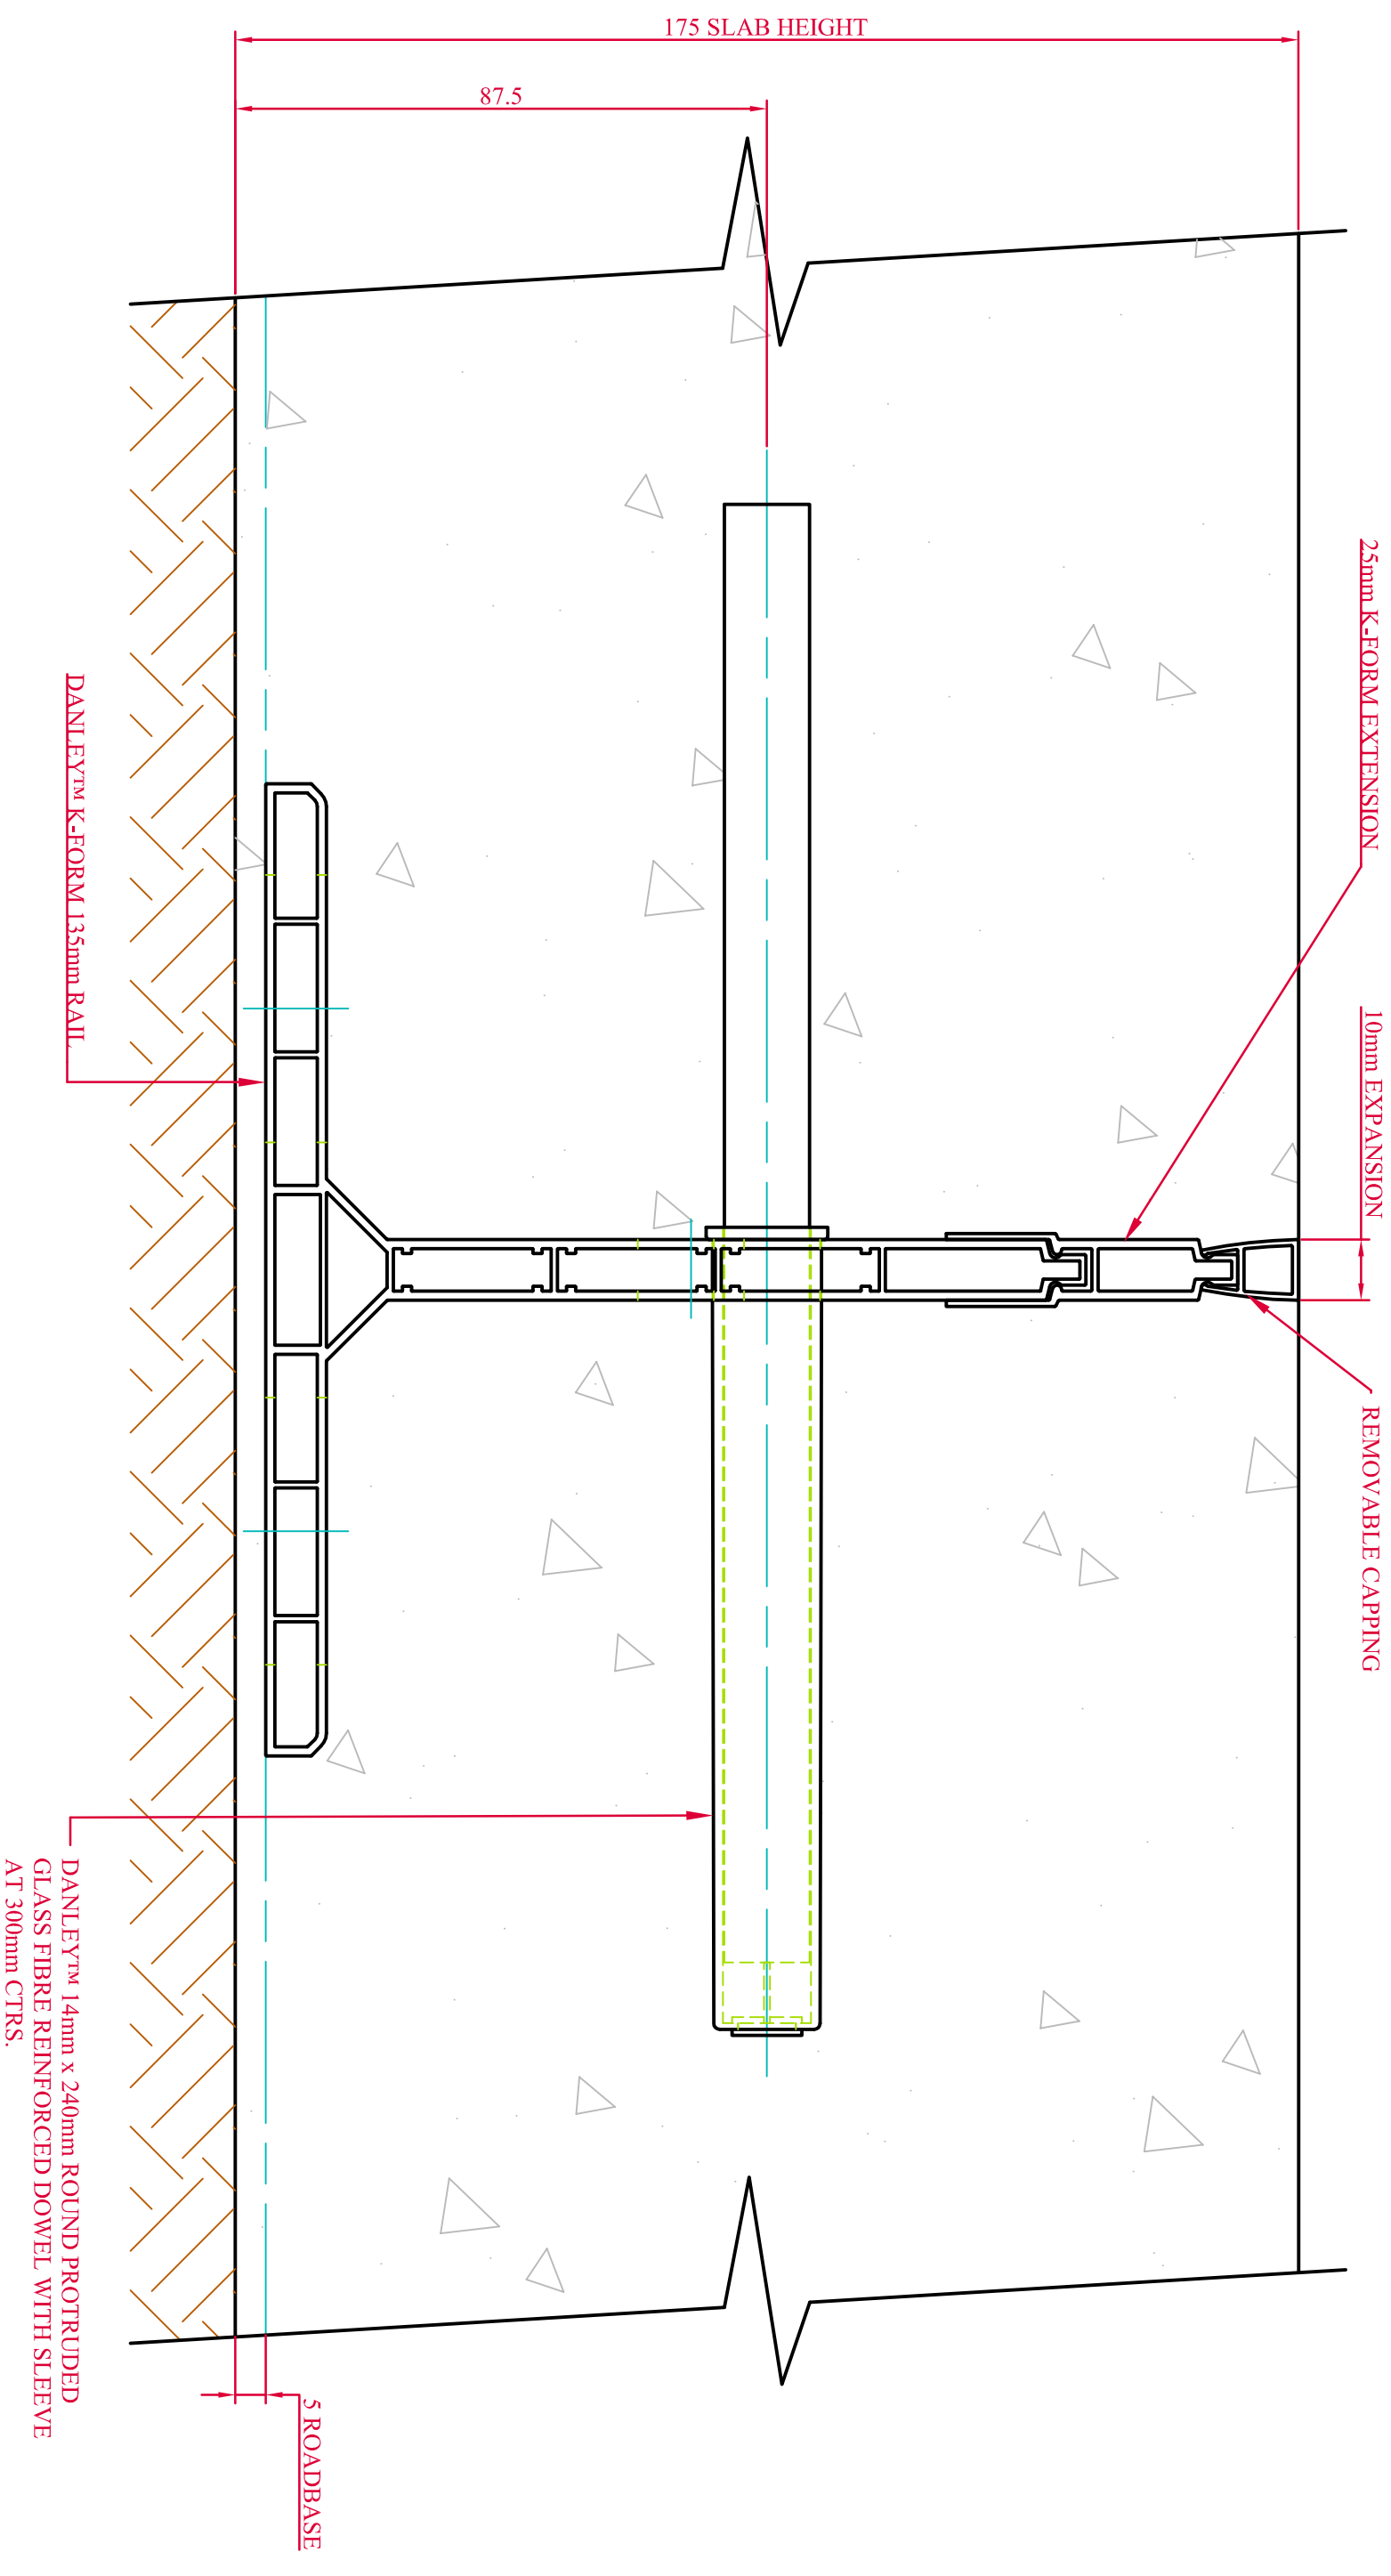

DANLEY™ K-FORM INSITU SECTIONAL VIEW

DANLEY™ K-FORM CONTRACTION/EXPANSION JOINT DETAIL
(KFJ AS NOTED ON DRAWING)

DANLEY™ K-FORM - 175mm SLAB SECTION

SHEET 1