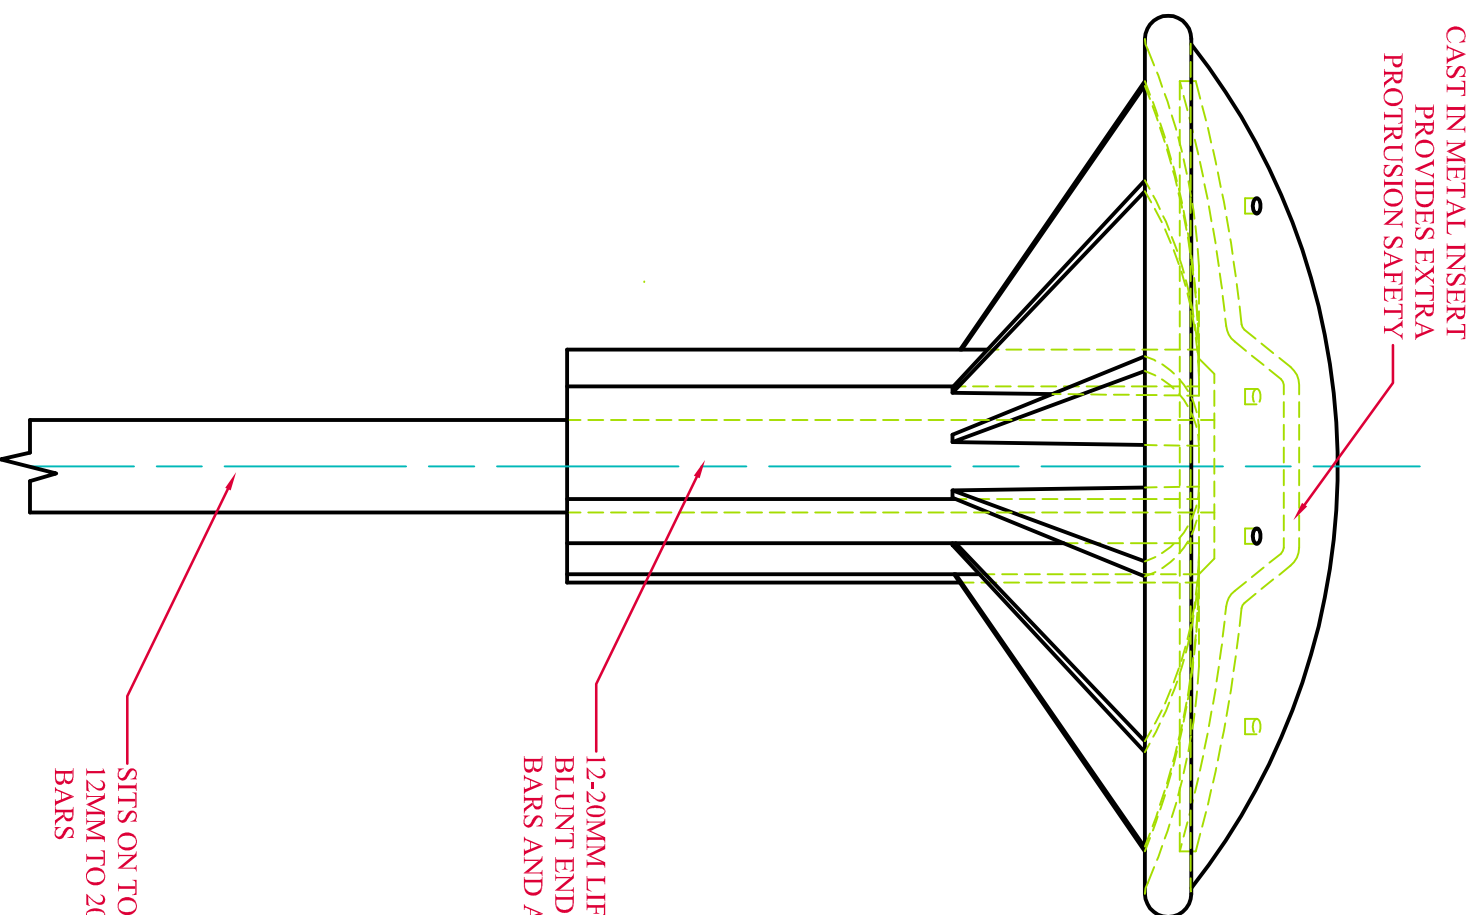

STANDARD SIZES

12-20MM	YELLOW
24-36MM	ORANGE

DANLEY LIFE GUARD™ INSTALLED
TO MANUFACTURERS
SPECIFICATION.

CAST IN METAL INSERT
PROVIDES EXTRA
PROTRUSION SAFETY

12-20MM LIFE GUARD™ ACTS AS A
BLUNT END ON PROTRUDING
BARS AND A SCRATCH GUARD

SITS ON TOP OF PROTRUDING
12MM TO 20MM DIAMETER REO
BARS

12-20MM LIFE GUARD™

CAST IN METAL INSERT
PROVIDES EXTRA
PROTRUSION SAFETY

24-36MM LIFE GUARD™ ACTS AS A
BLUNT END ON PROTRUDING
BARS AND AS A SCRATCH GUARD

SITS ON TOP OF PROTRUDING 24MM
TO 36MM REO BAR OR STAR
PICKETS

24-36MM LIFE GUARD™

DANLEY LIFE GUARD™
SECTION

SHEET 1