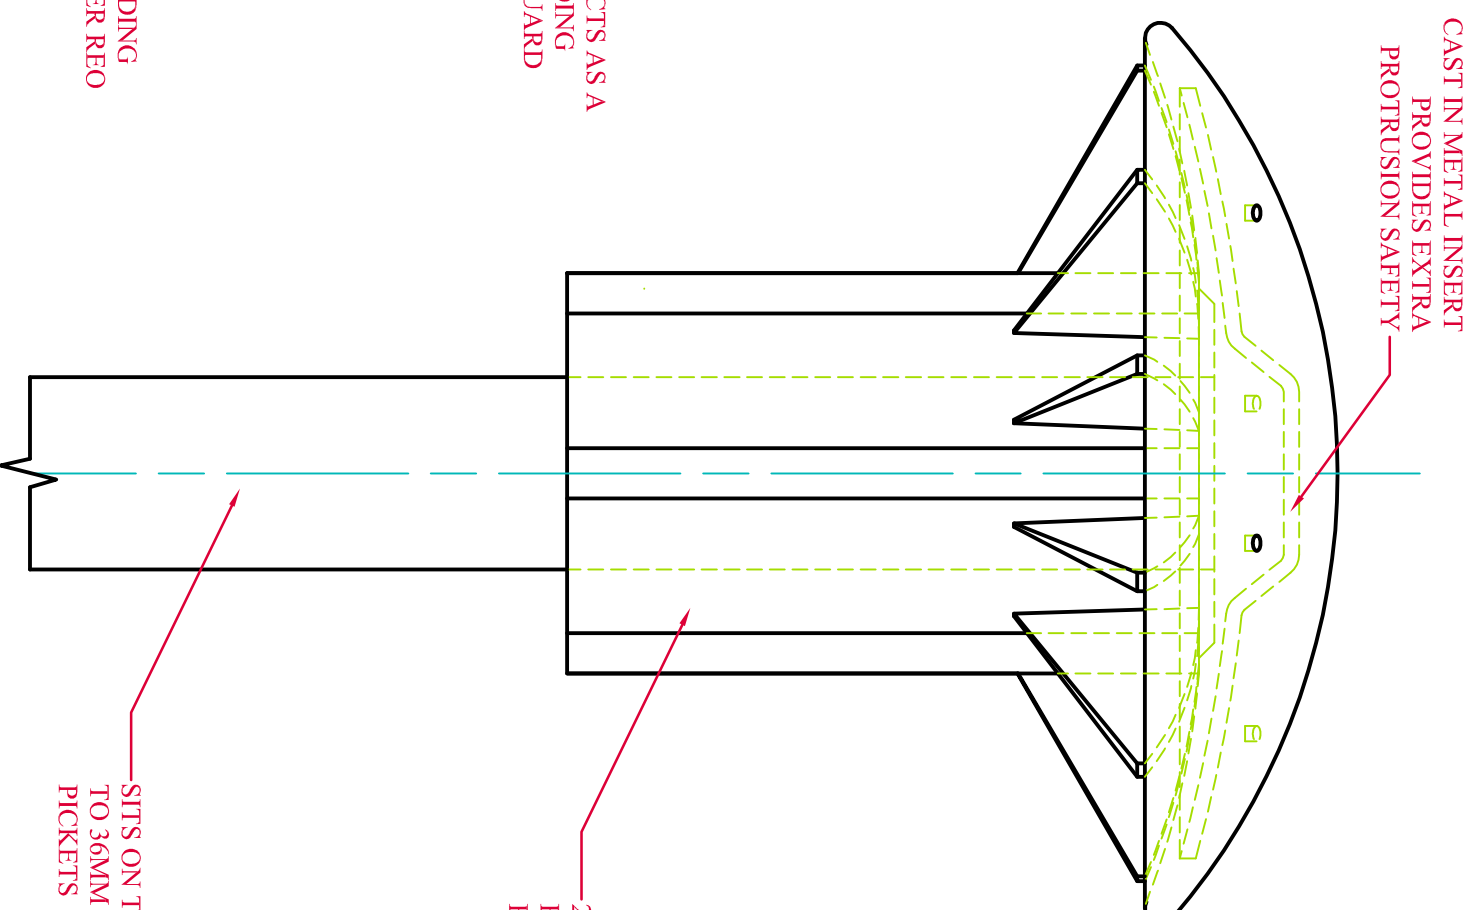

STANDARD SIZES

12-20MM	YELLOW
24-36MM	ORANGE

DANLEY LIFE GUARD™ INSTALLED
TO MANUFACTURERS
SPECIFICATION.

CAST IN METAL INSERT
PROVIDES EXTRA
PROTRUSION SAFETY

12-20MM LIFE GUARD™ ACTS AS A
BLUNT END ON PROTRUDING
BARS AND A SCRATCH GUARD

SITS ON TOP OF PROTRUDING
12MM TO 20MM DIAMETER REO
BARS

12-20MM LIFE GUARD™

CAST IN METAL INSERT
PROVIDES EXTRA
PROTRUSION SAFETY

24-36MM LIFE GUARD™ ACTS AS A
BLUNT END ON PROTRUDING
BARS AND AS A SCRATCH GUARD

SITS ON TOP OF PROTRUDING 24MM
TO 36MM REO BAR OR STAR
PICKETS

24-36MM LIFE GUARD™

DANLEY LIFE GUARD™
SECTION

SHEET 1