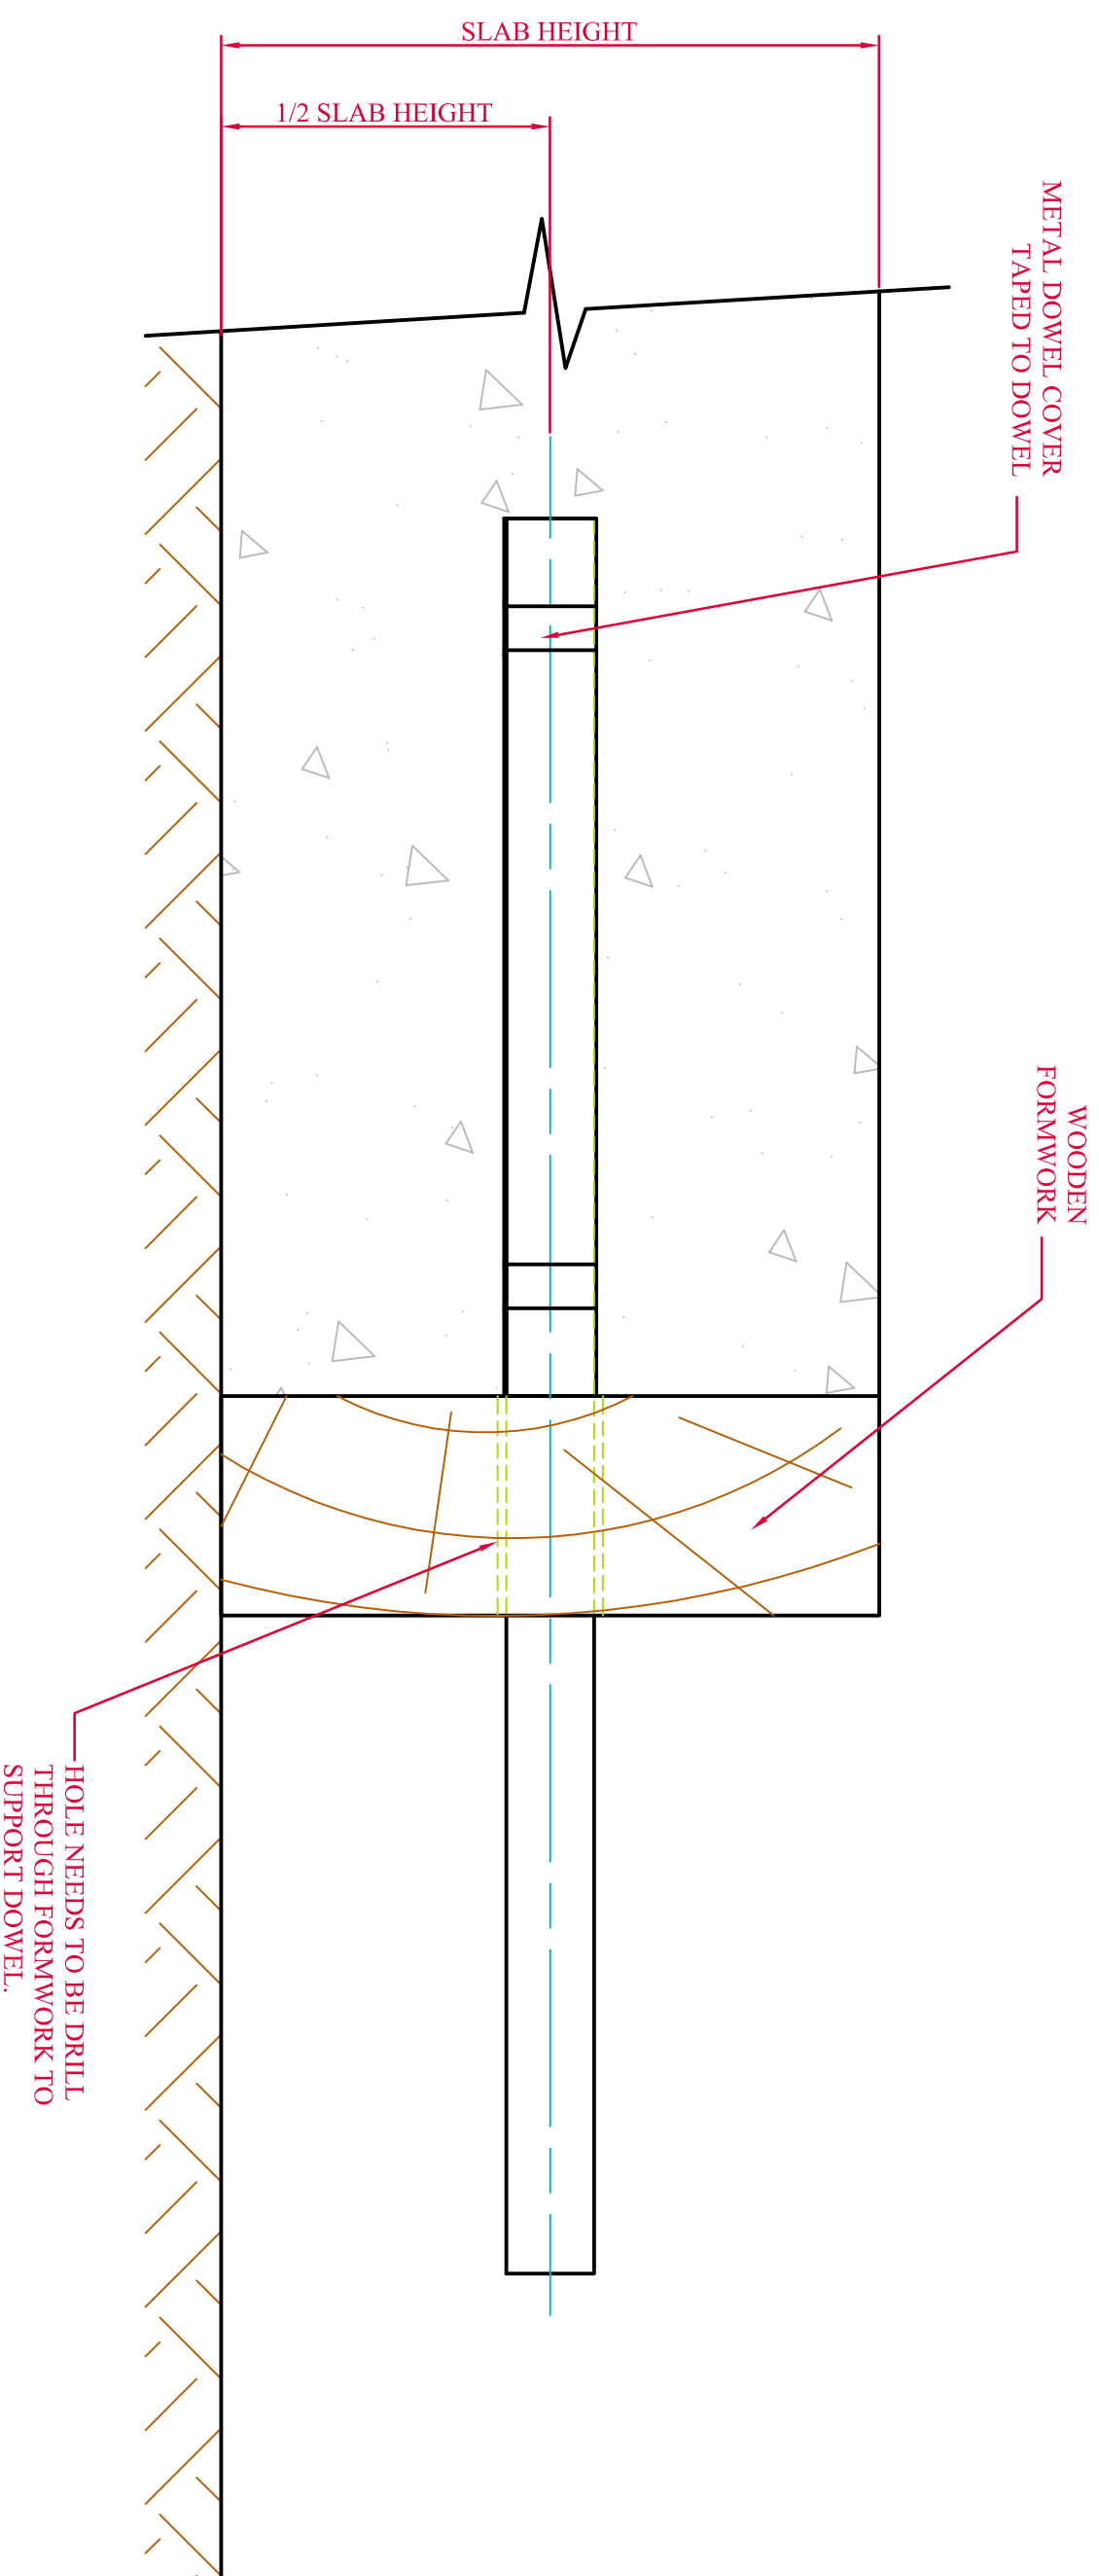

STANDARD SIZES

16mm	SQUARE DOWEL	400/500/600 LONG
20mm	SQUARE DOWEL	400/500/600 LONG
25mm	SQUARE DOWEL	400/500/600 LONG
32mm	SQUARE DOWEL	400/500/600 LONG

DANLEY METAL DOWEL COVER  
 INSTALLED TO MANUFACTURERS  
 SPECIFICATION.

DANLEY METAL DOWEL COVER  
 (D.M.D.C. AS NOTED ON DRAWING)

**DANLEY METAL DOWEL COVER**  
**SECTION**

SHEET 1

21 STEEL PLACE, MORNINGSIDe QLD 4170  
 P.O. BOX 297, CANNON HILL QLD 4170

Phone - (07) 3899 3466  
 Fax - (07) 3899 1733  
 Web - www.danley.com.au