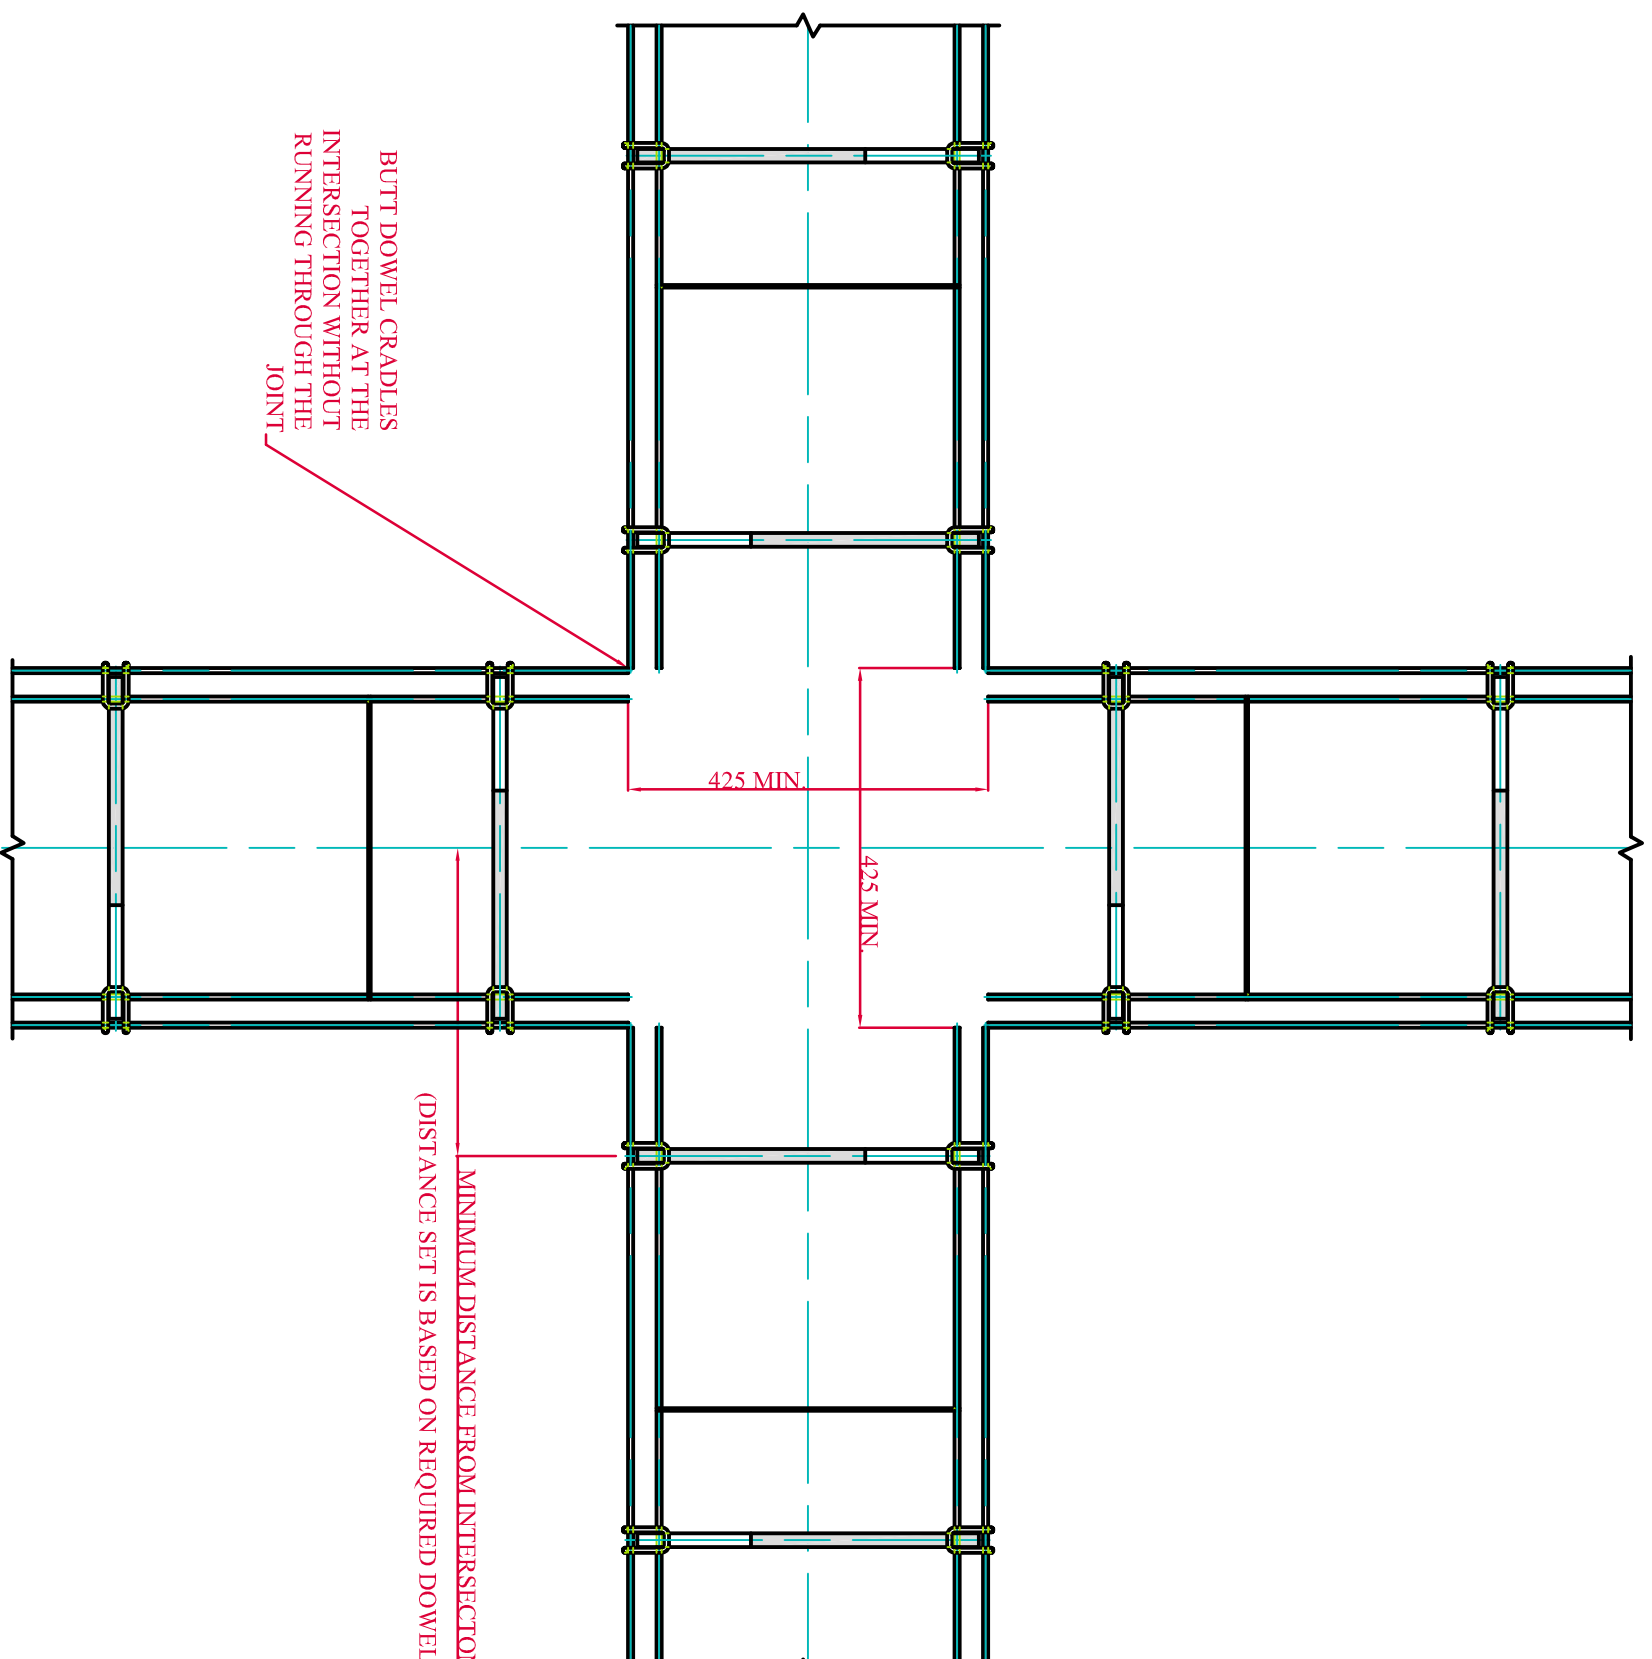

DANLEY™ ROUND DOWEL CRADLE - 4-WAY INTERSECTION DETAIL

DANLEY ROUND DOWEL CRADLE
INSTALLED TO MANUFACTURERS
SPECIFICATION.

PLAN VIEW AT 4-WAY INTERSECTION

DANLEY ROUND DOWEL CRADLE 4-WAY INTERSECTION
DETAILS

SHEET 1