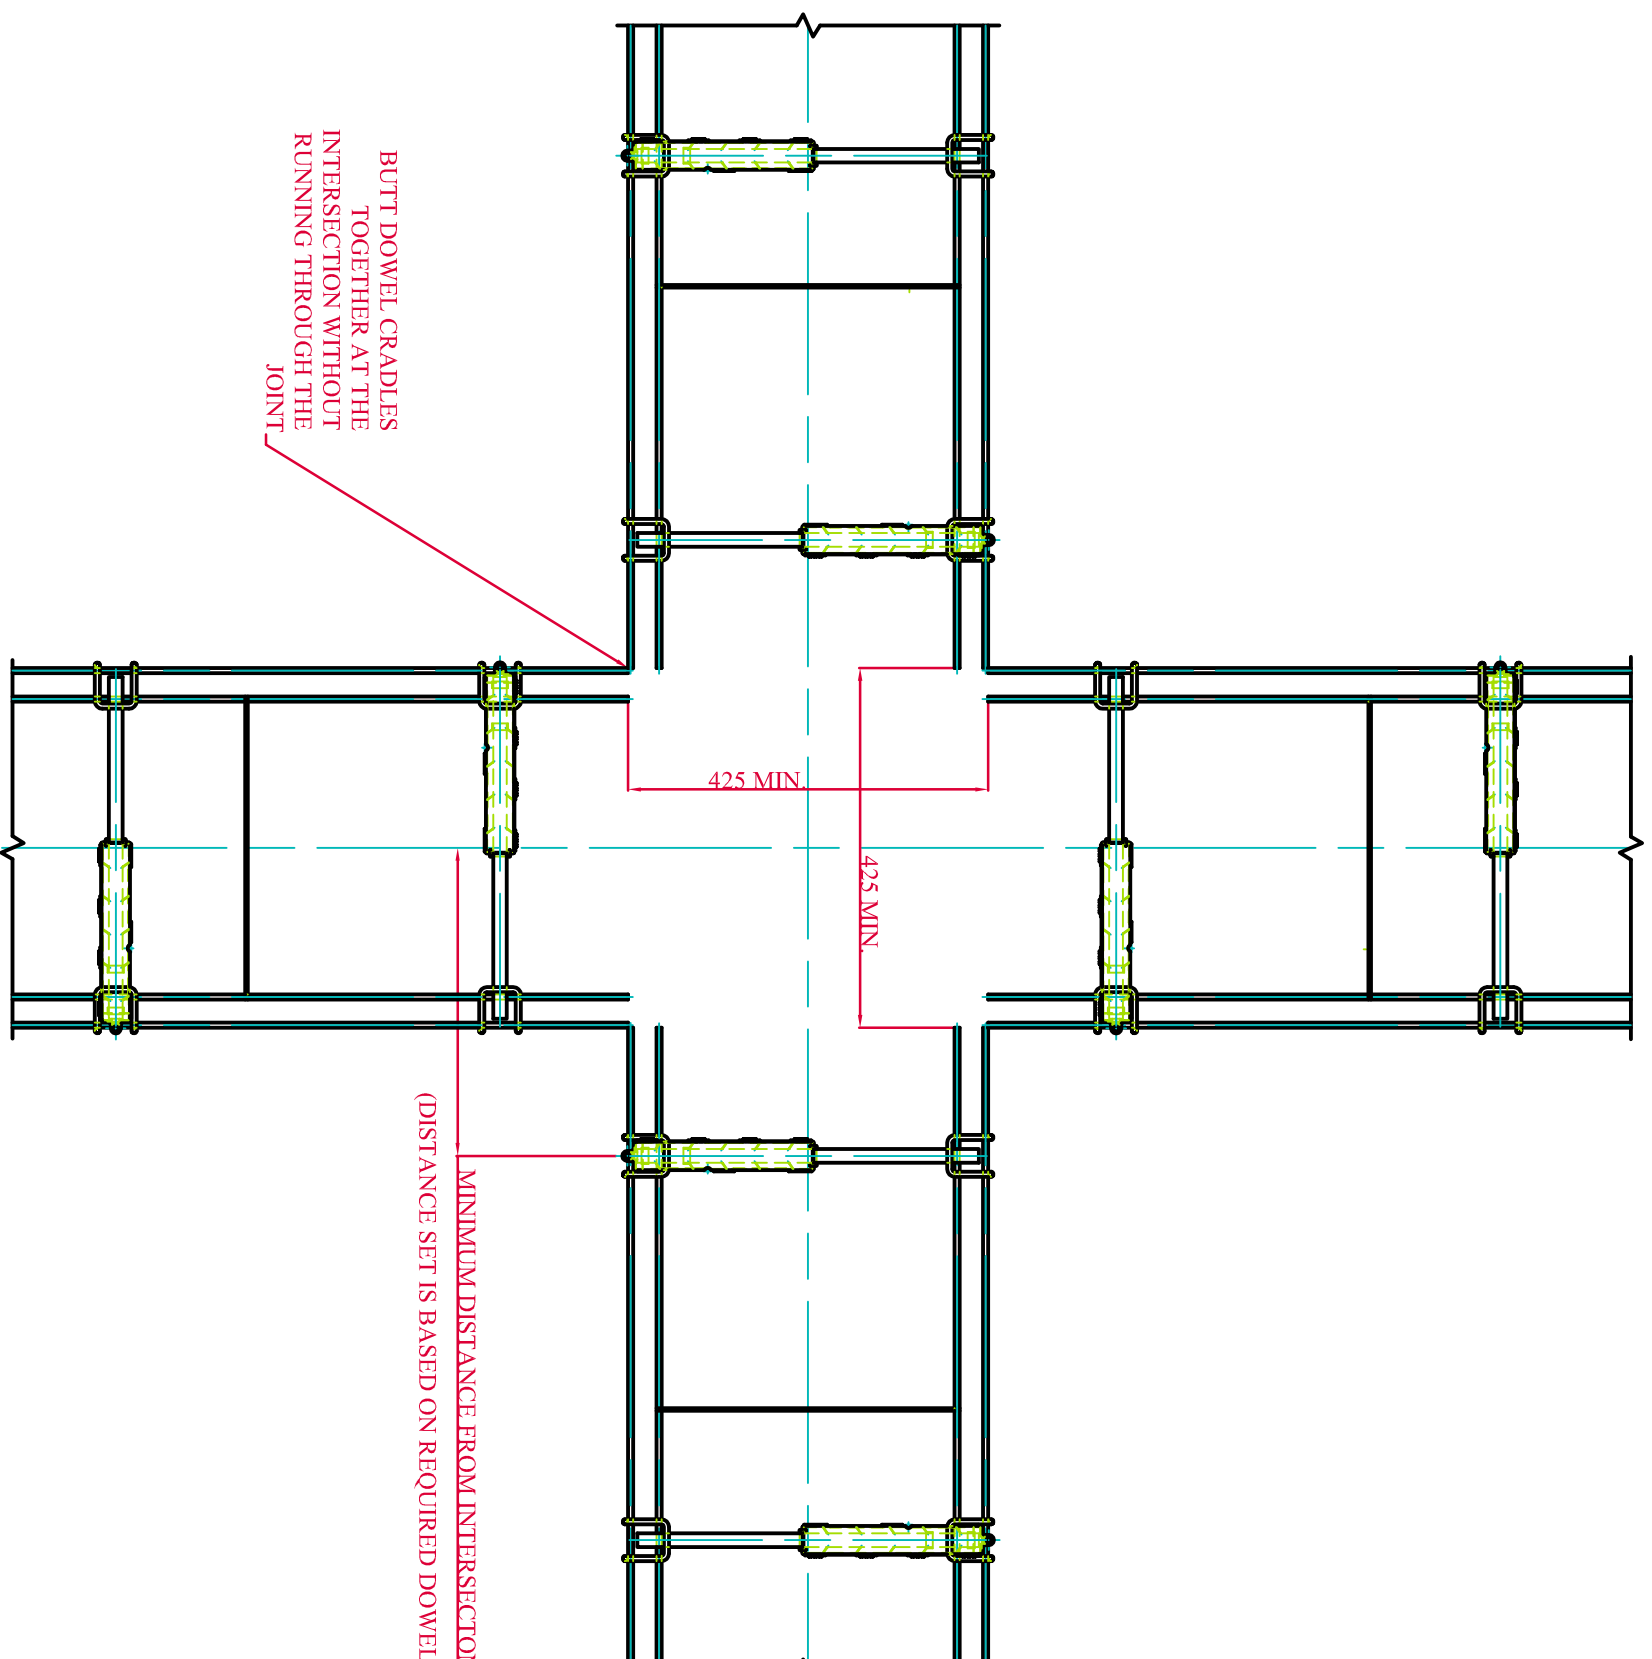

DANLEY™ SQUARE DOWEL CRADLE - 4-WAY INTERSECTION DETAIL

DANLEY SQUARE DOWEL CRADLE
INSTALLED TO MANUFACTURERS
SPECIFICATION.

PLAN VIEW AT 4-WAY INTERSECTION

DANLEY SQUARE DOWEL CRADLE 4-WAY INTERSECTION
DETAILS

SHEET 1